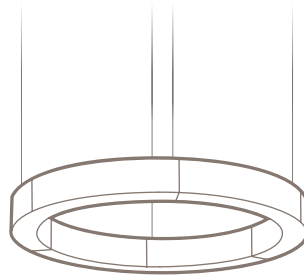

### STANDARD DIMENSIONS

*Custom options available*

6'Dia x 4"H

6'Dia x 8"H

## RENDERINGS AND DIMENSIONS

Fixtures available in 4" and 8" profiles

6'Dia. x 8"H - 50 lbs  
3 sections