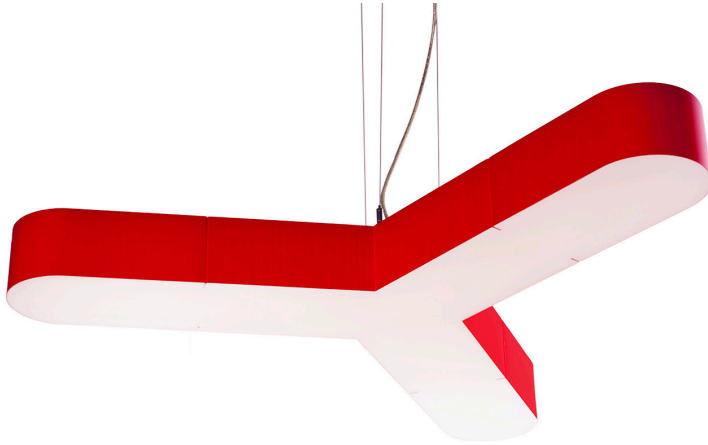

## LA2 ESSENTIALS Y OVERVIEW

LA2 Y 4"H in Cranberry x2

### STANDARD DIMENSIONS *Custom options available*

40" Dia x 4"H  
40" Dia x 8"H  
40" Dia x 12"H

### MATERIALS

1/16" 3form Varia EcoResin  
White Opal diffuser  
Fixture price available upon request