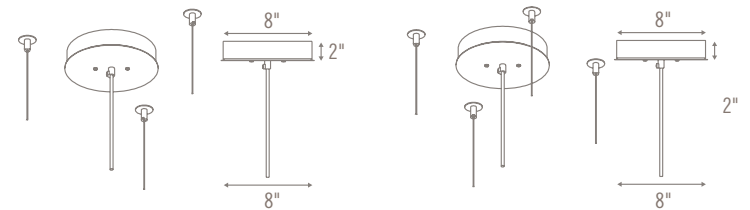

CEILING HARDWARE Cables to Ceiling

SMALL

MEDIUM

LARGE

ZERO

LA2 ESSENTIALS ZERO PART NUMBER SPECIFICATION

Complete form to order Zero fixture(s)

SPECIFICATION CODE Example: 2 QTY LA2-ESS-ZERO-22-4-WZ-830-STD-WP-WH

LA2-ESS-ZERO-------

Qty. ① ② ③ ④ ⑤ ⑥ ⑦

For each number, make one selection and enter in the corresponding box above. *Indicates modified choices; additional lead times and/or costs may apply.

① SIZE

22 Small 22" Dia.
 30 Medium 30" Dia.
 44 Large 44" Dia.