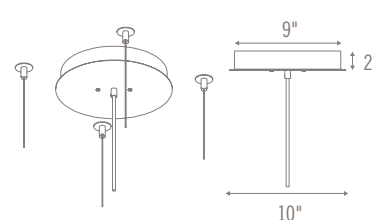

CEILING HARDWARE Cables to Ceiling

SMALL

MEDIUM

LARGE

ZERO

LA2 ESSENTIALS ZERO PART NUMBER SPECIFICATION

Complete form to order Zero fixture(s)

SPECIFICATION CODE Example: 2 QTY LA2-ESS-ZERO-22-4-WZ-830-STD-WP-WH

LA2-ESS-ZERO-------

Qty. ① ② ③ ④ ⑤ ⑥ ⑦

For each number, make one selection and enter in the corresponding box above. *Indicates modified choices; additional lead times and/or costs may apply.

① SIZE

22 Small 22" Dia.
 30 Medium 30" Dia.
 44 Large 44" Dia.