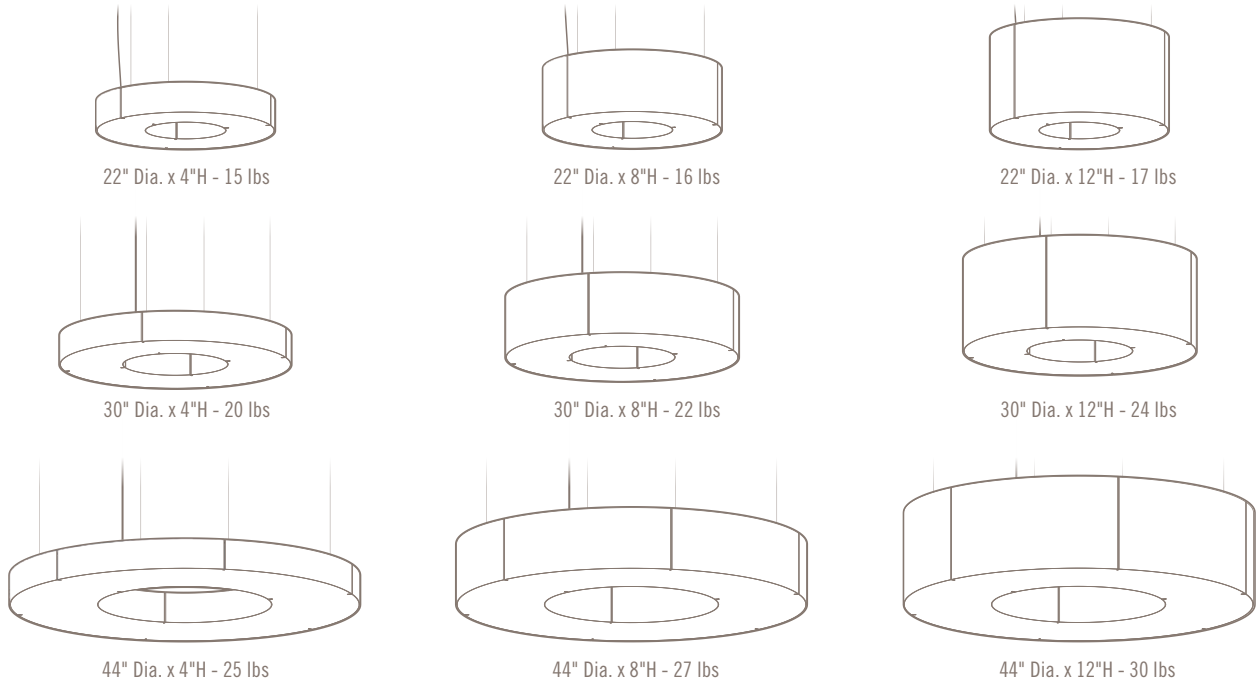

ZERO

LA2 ESSENTIALS ZERO FIXTURE OPTIONS

RENDERINGS AND DIMENSIONS