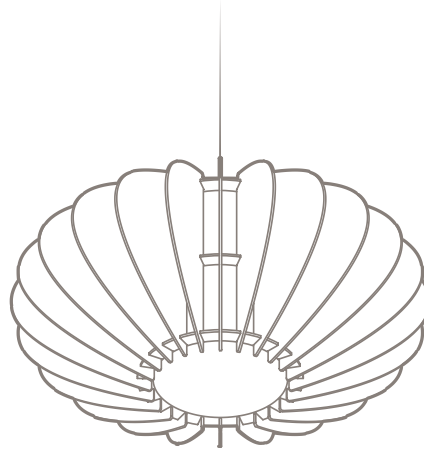

SMALL

21" Dia x 11" H

*Fixture price available
upon request*

LIGHTING

Dimmable 9W LED A19 Lamp

E26 base, 3000K, 120V

HARDWARE

White canopy and dress plate mounts to round junction box (provided by others)

4770 OHIO AVE SOUTH, SUITE A
SEATTLE, WA 98134
lightart.com

ROUND OVER

READY TO GO

OPTIONS

STANDARD DIMENSIONS

CUSTOM OPTIONS AVAILABLE

21" Dia x 11" H

STOCK SHADE MATERIALS