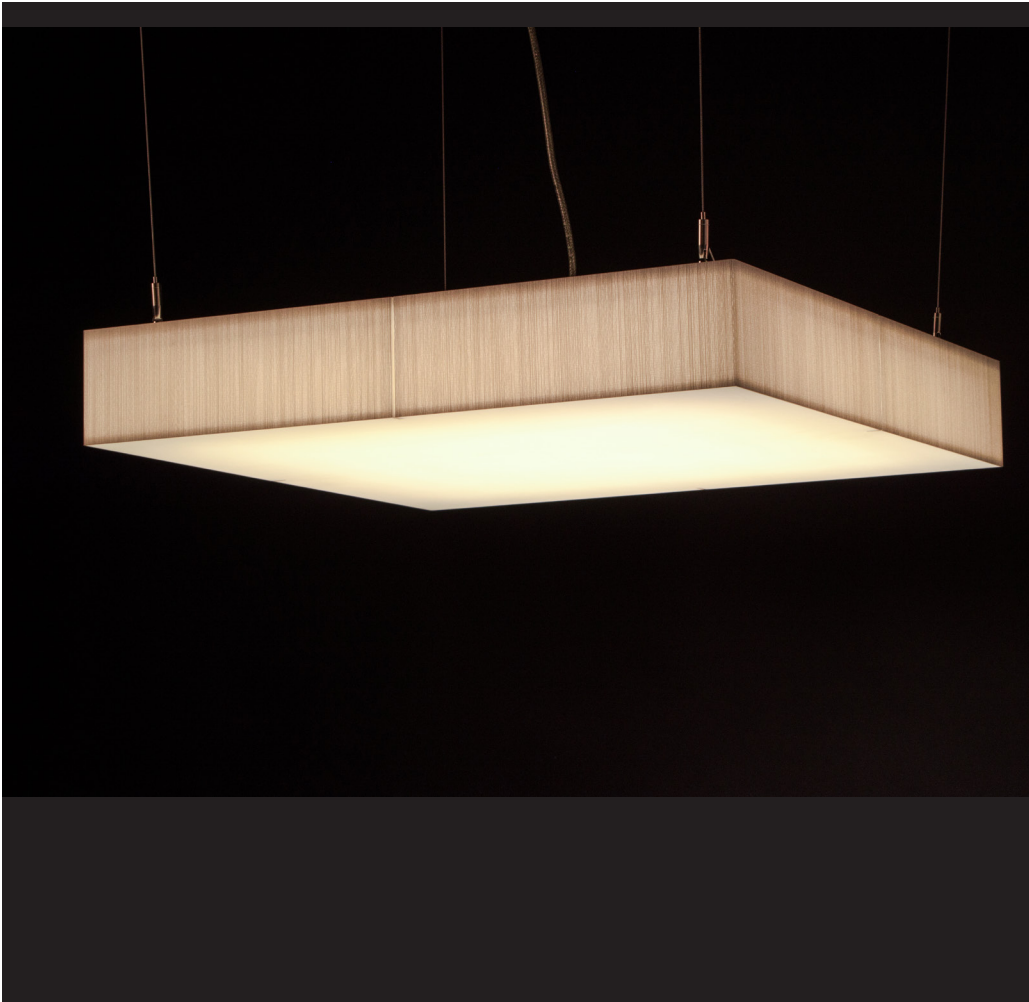

TWO

READY TO GO

SPECIFICATIONS

TWO

as shown

STANDARD DIMENSIONS

Custom options available

SMALL

22" L x 22" W x 4" H

Fixture price available upon request

Small Two in Gesso

LIGHTING

Solid State LED System

42W LED, 3000K (S)

120-277V input

0-10V Dimming compatible

HARDWARE

White canopy and dressplate mounts to standard junction box (provided by others)

3/64" stainless steel cables to ceiling

White power cord to canopy

Adjustable 24"-96" suspension

STANDARDS

3-6 week lead time