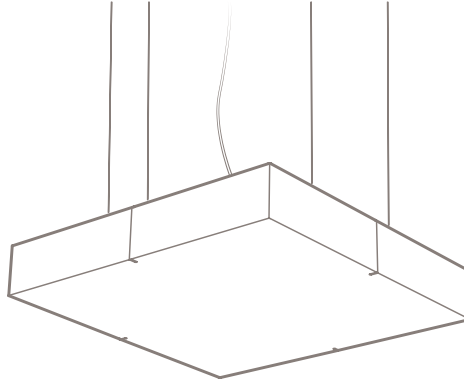

22" L x 22" W x 4" H

Fixture price available upon request

Small Two in Gesso

LIGHTING

Solid State LED System

42W LED, 3000K (S)

120-277V input

0-10V Dimming compatible

HARDWARE

White canopy and dressplate mounts to standard junction box (provided by others)

3/64" stainless steel cables to ceiling

White power cord to canopy

Adjustable 24"-96" suspension

STANDARDS

3-6 week lead time

TWO

READY TO GO

OPTIONS

STANDARD DIMENSIONS

CUSTOM OPTIONS AVAILABLE

22" L x 22" W x 4" H

STOCK SHADE MATERIALS

3FORM VARIA EGORESIN / 3-6 WEEK LEAD TIME