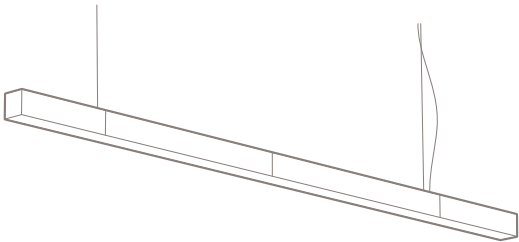

# SLIM BEAMS

## LA2 | SPECIFICATIONS

21.5" L X 2.5" W X 2.5" H  
(533MM X 64MM X 64MM)

45" L X 2.5" W X 2.5" H  
(1148MM X 64MM X 64MM)

69" L X 2.5" W X 2.5" H  
(1754MM X 64MM X 64MM)

93" L X 2.5" W X 2.5" H  
(2359MM X 64MM X 64MM)