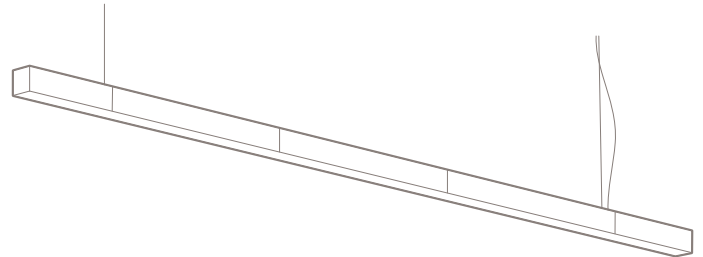

# SLIM BEAMS

## LA2 | SPECIFICATIONS

21.5" L X 2.5" W X 2.5" H  
(533MM X 64MM X 64MM)

45" L X 2.5" W X 2.5" H  
(1148MM X 64MM X 64MM)

69" L X 2.5" W X 2.5" H  
(1754MM X 64MM X 64MM)

93" L X 2.5" W X 2.5" H  
(2359MM X 64MM X 64MM)