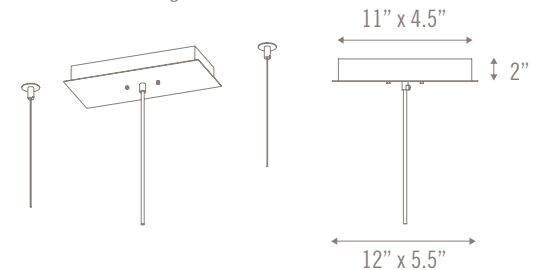

### CEILING HARDWARE

Cables to Ceiling

Last Update: 8.30.18

4770 OHIO AVE SOUTH, SUITE A  
SEATTLE, WA 98134  
lightart.com