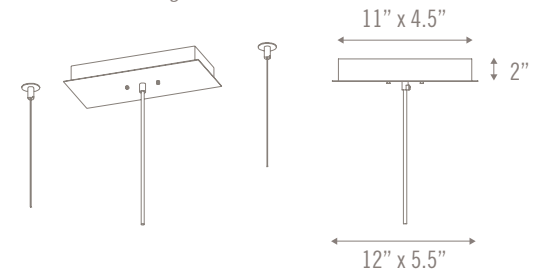

### CEILING HARDWARE

Cables to Ceiling

11" x 4.5"

12" x 5.5"

2"

Last Update: 6.20.19

4770 OHIO AVE SOUTH, SUITE A  
SEATTLE, WA 98134  
lightart.com