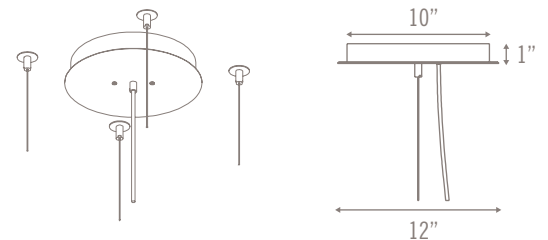

BY REQUEST

POWER CORD COLOR OPTIONS

White Power Cord Standard

White

Silver

BY REQUEST

CEILING HARDWARE

Cables to Ceiling