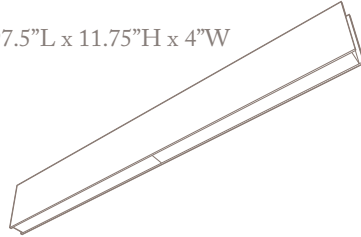

CUSTOM OPTIONS AVAILABLE

49.5"L x 11.75"H x 4"W

97.5"L x 11.75"H x 4"W

Modular

CAP TREATMENT OPTIONS

NICKEL MATERIAL REPRESENTED

White powder coated standard, unless otherwise specified

WOOD