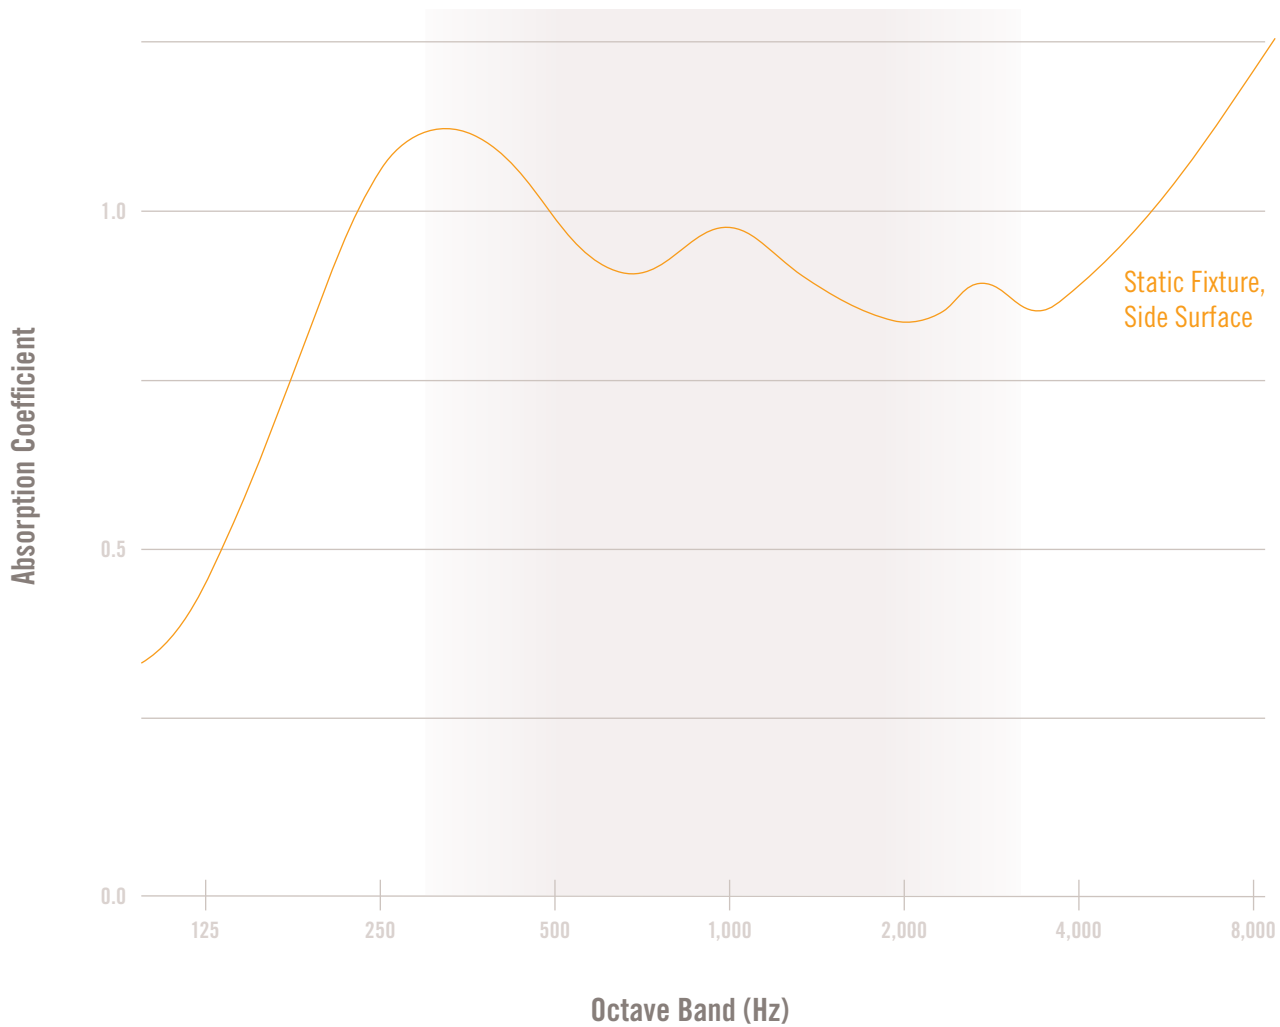

CABLE CONNECTION OPTION

TO CEILING STANDARD

Ceiling

4770 OHIO AVE SOUTH, SUITE A
SEATTLE, WA 98134
lightart.com

STATIC

ACOUSTIC

LAB DATA

Static | NRC = 1.00