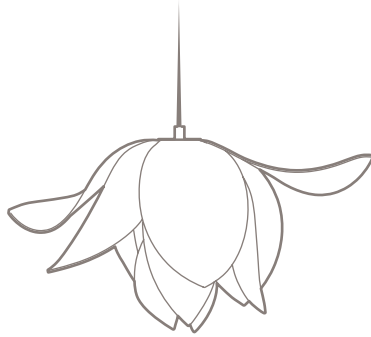

BLOSSOM PENDANT

READY TO GO

SPECIFICATIONS

Blossom Pendant style A, C and B in Translucent Suede

BLOSSOM PENDANT

as shown

STANDARD DIMENSIONS

Custom options available

STYLE A

18" Dia x 11" H

STYLE B

15" Dia x 11" H

STYLE C

13" Dia x 11" H

STYLES

A - Open petals

B - Half open petals

C - Closed petals

*Fixture price available
upon request*

LIGHTING

Dimmable 9W LED A19 Lamp

E26 base, 3000K, 120V

HARDWARE

White ceiling canopy and dress plate
mounts to round junction box (provided
by others).

4770 OHIO AVE SOUTH, SUITE A
SEATTLE, WA 98134
lightart.com

BLOSSOM PENDANT

READY TO GO

SPECIFICATIONS

Style A: 18" Dia x 11" H

Style B: 15" Dia x 11" H

Style C: 13" Dia x 11" H

STOCK SHADE MATERIALS